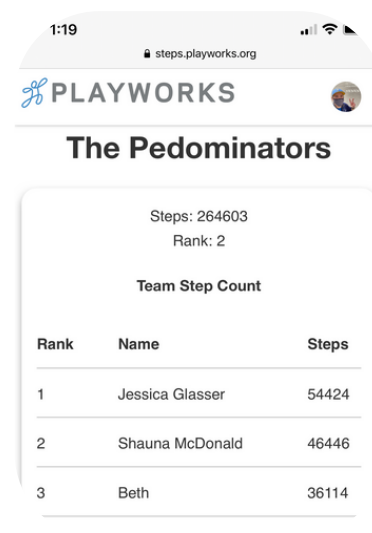

## Move It! Challenge

PLAYWORKS

Move It! Challenge is a turn-key virtual tournament that engages employees in friendly competition to encourage movement and team building.

1. Participants track daily activity by time or steps and earn points for themselves and their team using a simple mobile web application.
2. Share images on the fun daily challenges to earn bonus points for themselves and their team.
3. Get motivated by a live leaderboard that shows real time updates of team ranks and individual top movers.