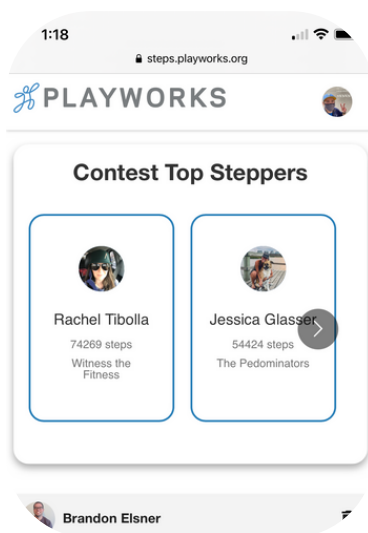

## Move It! Challenge

PLAYWORKS

Move It! Challenge is a turn-key virtual tournament that engages employees in friendly competition to encourage movement and team building.

1. Participants track daily activity by time or steps and earn points for themselves and their team using a simple mobile web application.
2. Share images on the fun daily challenges to earn bonus points for themselves and their team.
3. Get motivated by a live leaderboard that shows real time updates of team ranks and individual top movers.