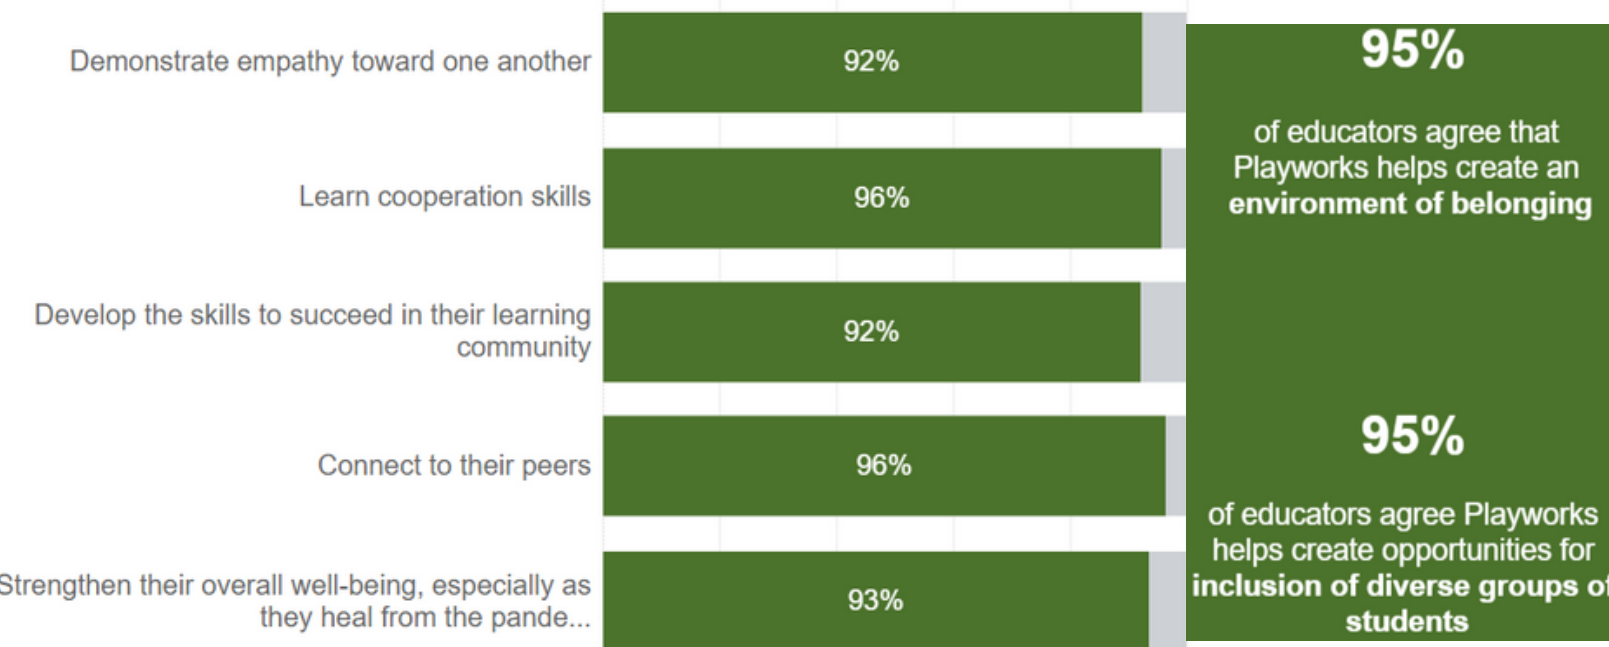

2022-2023 Annual Survey Results for Coach, TeamUp, & Tag Team Partners

% of educators agree that Playworks helps students...