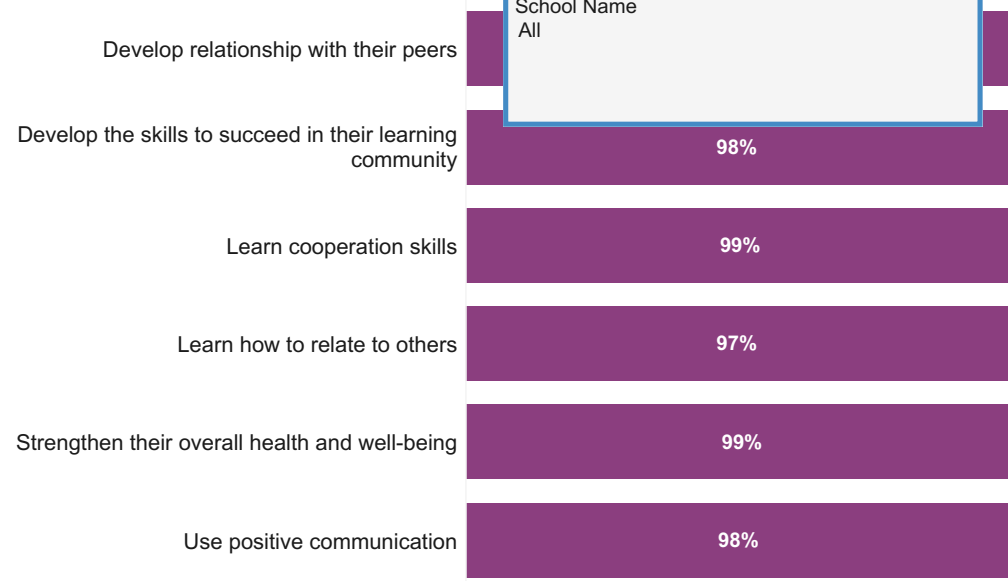

Region
Arizona

Primary Service Model
All

District
All

School Name
All

Playworks supports students

% of educators agree that Playworks helps students...

Playworks supports the school

95%

of educators agree that Playworks helps create an **engaging learning environment**

99%

of educators agree that Playworks helps create an **environment of belonging**

97%

of educators agree Playworks helps create opportunities for inclusion of **diverse groups of students**